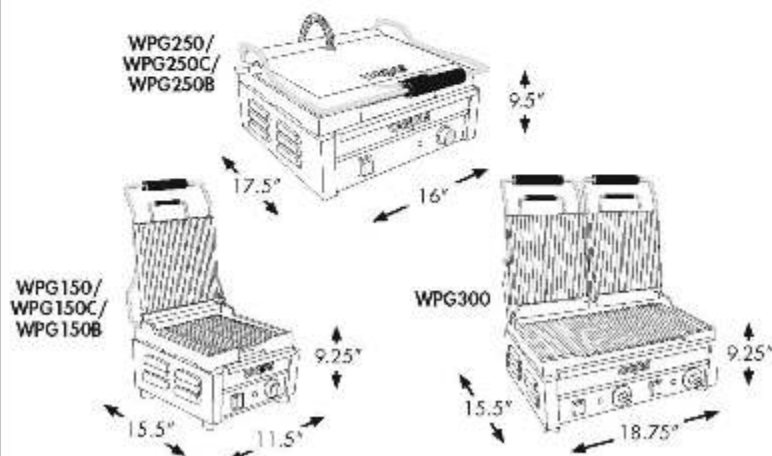

Specifications

Italian-Style Panini Grills WPG150/WPG250/WPG300

Item	Electrical	Plug type	Listings	Dimensions (H" x W" x D")	Warranty
WPG150	120 Volt, 15A	NEMA 5-15P	UL, NSF	9.25" x 11.5" x 15.5"	Limited 1 Year
WPG150C	120 Volt, 15A	NEMA 5-20P	cUL, NSF	9.25" x 11.5" x 15.5"	Limited 1 Year
WPG150B	208 Volt, 11.5A	NEMA 6-20P	UL, NSF	9.25" x 11.5" x 15.5"	Limited 1 Year
WPG250	120 Volt, 15A	NEMA 5-15P	UL, NSF	9.5" x 16" x 17.5"	Limited 1 Year
WPG250C	120 Volt, 15A	NEMA 5-20P	cUL, NSF	9.5" x 16" x 17.5"	Limited 1 Year
WPG250B	208 Volt, 13.5A	NEMA 6-20P	UL, NSF	9.5" x 16" x 17.5"	Limited 1 Year
WPG300	240 Volt, 13A	NEMA 6-20P	UL, cUL, NSF	9.25" x 18.75" x 15.5"	Limited 1 Year

Ordering Information

Description	Catalog #	Std Pkg.	Ship Wt. (lbs.)	Cubic Feet	UPC Code
Panini Perfetto™ Compact Panini Grill	WPG150	1	44	2.4	040072006135
Panini Perfetto™ Compact Panini Grill	WPG150C	1	44	2.4	040072009082
Panini Perfetto™ Compact Panini Grill	WPG150B	1	44	2.4	040072011795
Panini Supremo™ Large Panini Grill	WPG250	1	64	3.7	040072006128
Panini Supremo™ Large Panini Grill	WPG250C	1	64	3.7	040072009105
Panini Supremo™ Large Panini Grill	WPG250B	1	64	3.7	040072011740
Panini Ottimo™ Dual Panini Grill	WPG300	1	84	3.8	040072006111

Waring Commercial • 314 Ella T. Grosso Ave. • Torrington, Connecticut 06790 • 05WC11004
Tel. (800) 492-7464 • Fax (860) 496-9008 • www.waringproducts.com • ©2007 PG-21670A

420 Westdale Avenue
Westerville, OH 43082

T 614.899.9500
800.492.7400
F 614.899.9797

I www.zinkmarketing.com
E info@zinkmarketing.com

Chicago • Cincinnati • Cleveland • Columbus • Detroit • Grand Rapids • Indianapolis • Louisville • Pittsburgh