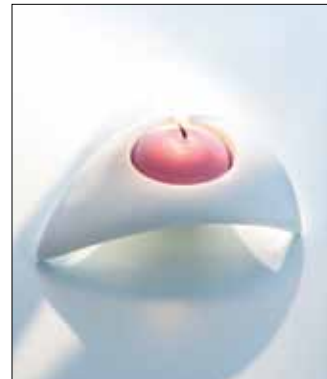

Appetizer

Shape	Mini Souffle
Item #	R0734
Capacity	3 1/4 Oz.
Dimension	H: 2" M: 2 5/8"
Pack	2 Dz.
Weight	1 Lbs.
Cube	.41

Shape	Deep Square Dish
Item #	R0735
Capacity	4 1/2 Oz.
Dimension	3 3/8"
Pack	2 Dz.
Weight	7 Lbs.
Cube	.20

Shape	Rectangular Plate
Item #	R0736
Capacity	
Dimension	5 5/8" x 2 3/4"
Pack	2 Dz.
Weight	6 Lbs.
Cube	.16

Shape	Square Plate
Item #	R0737
Capacity	
Dimension	3 5/8"
Pack	2 Dz.
Weight	4 Lbs.
Cube	.12

Shape	Spoon
Item #	R0738
Capacity	
Dimension	4 1/8"
Pack	2 Dz.
Weight	2 Lbs.
Cube	.11

Shape	Bowl
Item #	R0739
Capacity	
Dimension	5 5/8"
Pack	2 Dz.
Weight	4 Lbs.
Cube	.23

Shape	Deep Oval Bowl
Item #	R0740
Capacity	2 Oz.
Dimension	3 7/8"
Pack	2 Dz.
Weight	4 Lbs.
Cube	.22

Shape	Deep Bowl
Item #	R0741
Capacity	5 Oz.
Dimension	3 3/4"
Pack	2 Dz.
Weight	6 Lbs.
Cube	.26

Shape	Deep Bowl
Item #	R0742
Capacity	4 Oz.
Dimension	4"
Pack	2 Dz.
Weight	5 Lbs.
Cube	.33

Shape	Spiral Bowl
Item #	R0743
Capacity	3 1/4 Oz.
Dimension	3 1/4"
Pack	2 Dz.
Weight	5 Lbs.
Cube	.49

Shape	Ludico Low Bowl
Item #	R0744
Capacity	2 Oz.
Dimension	3 1/4"
Pack	2 Dz.
Weight	6 Lbs.
Cube	.53

Shape	Wave Rectangular Bowl
Item #	R0745
Capacity	1/2 Oz.
Dimension	4 1/4"
Pack	2 Dz.
Weight	6 Lbs.
Cube	.40

Shape	Wave Triangular Bowl
Item #	R0746
Capacity	1 Oz.
Dimension	4 5/8"
Pack	2 Dz.
Weight	6 Lbs.
Cube	.50

Shape	Rim Square Bowl
Item #	R0747
Capacity	2 1/4 Oz.
Dimension	3 7/8"
Pack	2 Dz.
Weight	7 Lbs.
Cube	.56

A well rounded 14-piece assortment, the Appetizer collection will add drama to your buffet station. Unique shapes and styling offer a clever way to present appetizers, desserts and tasting size portions. Extra Strong Porcelain